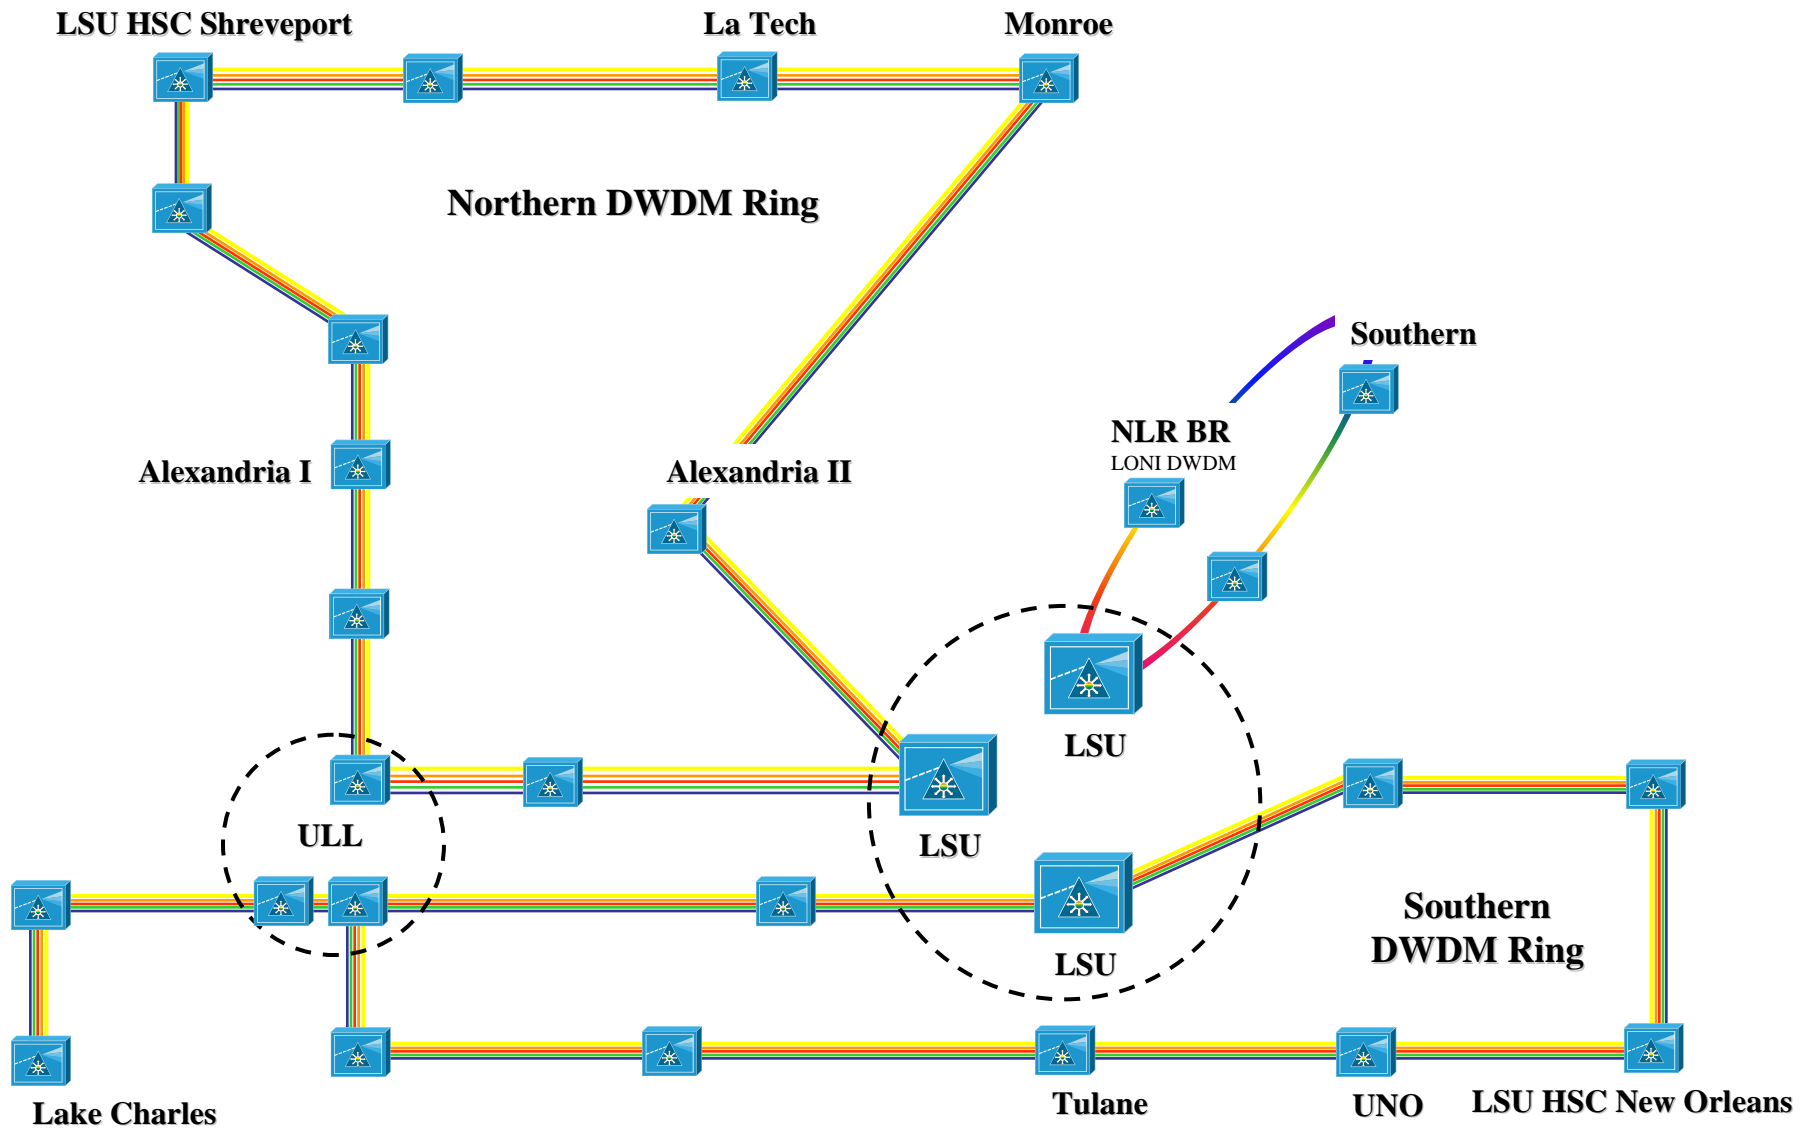

LONI Design