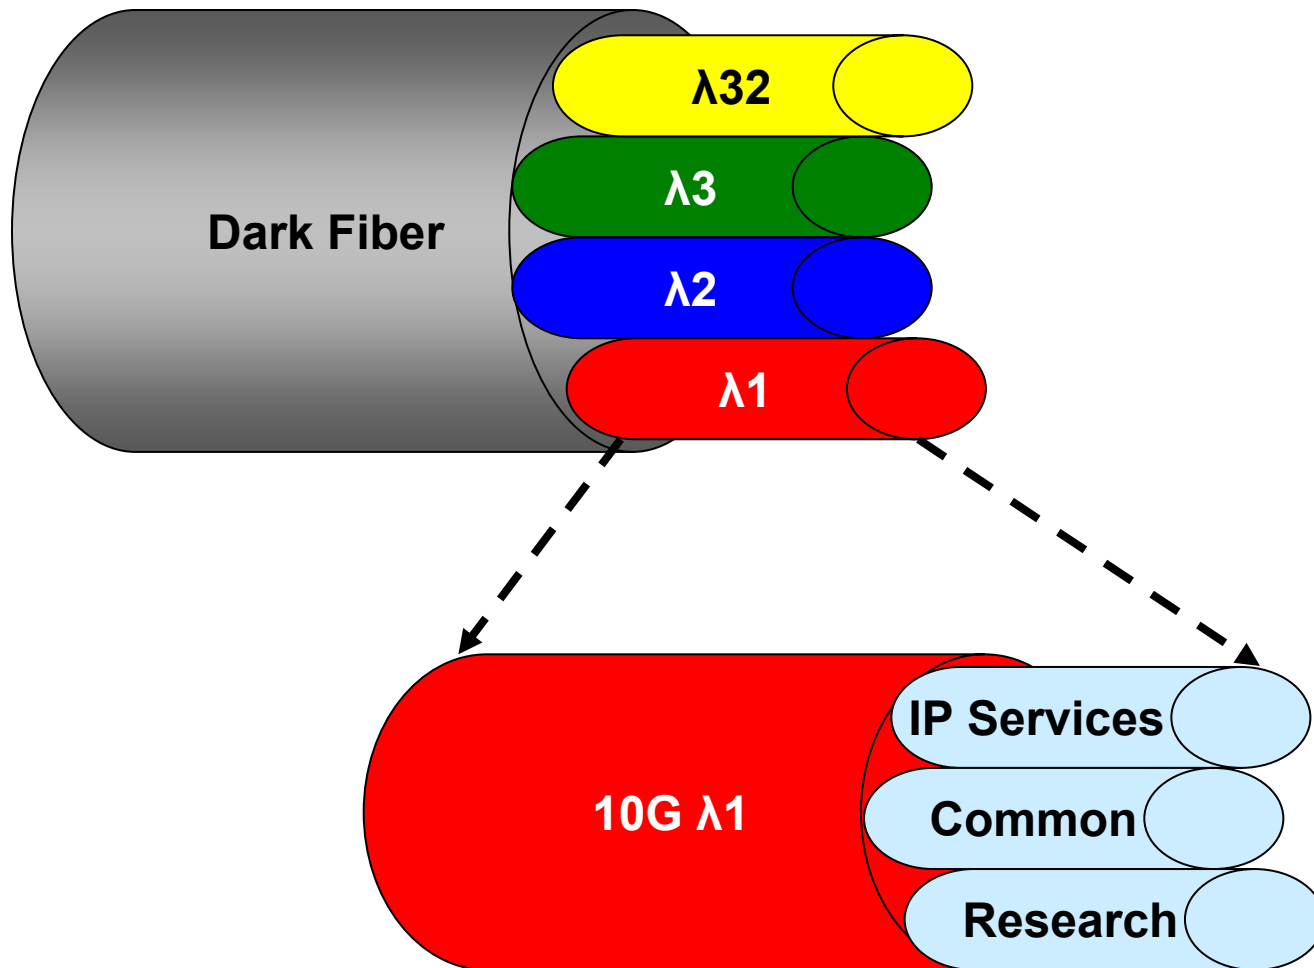

Fiber Optics